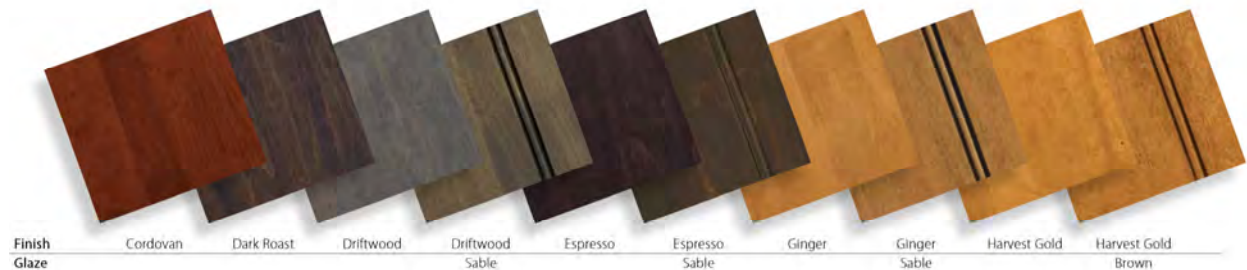

Color Guide

FINISHING SAMPLE COLLECTIONS

All samples on this page shown in Hard Maple.

Cherry

Bordeaux
Sable

Finish	Autumn	Autumn	Bordeaux	Bordeaux	C
Glaze		Brown		Sable	

Finish	Driftwood	Driftwood	Ginger	Ginger
Glaze		Pewter		White

Finish	Natural	Natural	Nickel	Nitfall
Glaze		Sable		

All samples on this page shown in Cherry.

Specialty Treatments

Our comprehensive finishing program gives you variety, quality and flexibility to create your ideal kitchen design.